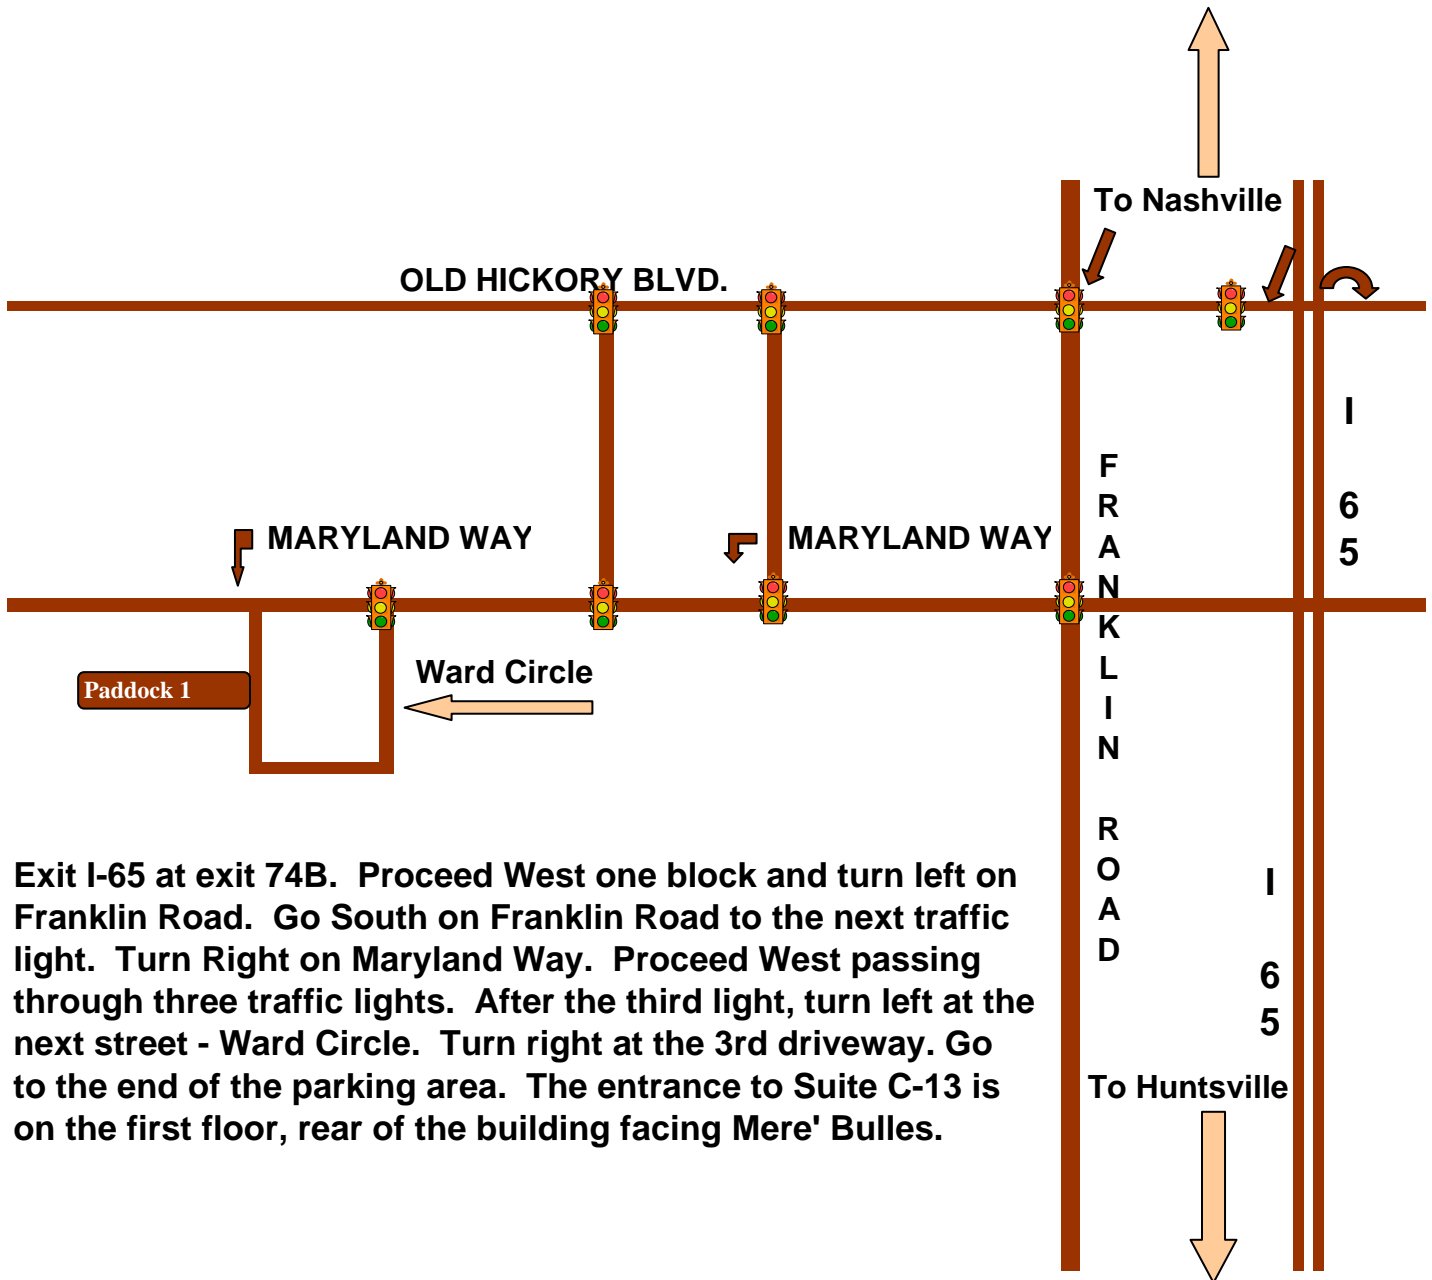

TMEPA

Tennessee Municipal Electric Power Association

Paddock One, Suite C-13, 229 Ward Circle, Brentwood, TN 37027

615-373-5738

Exit I-65 at exit 74B. Proceed West one block and turn left on Franklin Road. Go South on Franklin Road to the next traffic light. Turn Right on Maryland Way. Proceed West passing through three traffic lights. After the third light, turn left at the next street - Ward Circle. Turn right at the 3rd driveway. Go to the end of the parking area. The entrance to Suite C-13 is on the first floor, rear of the building facing Mere' Bulles.